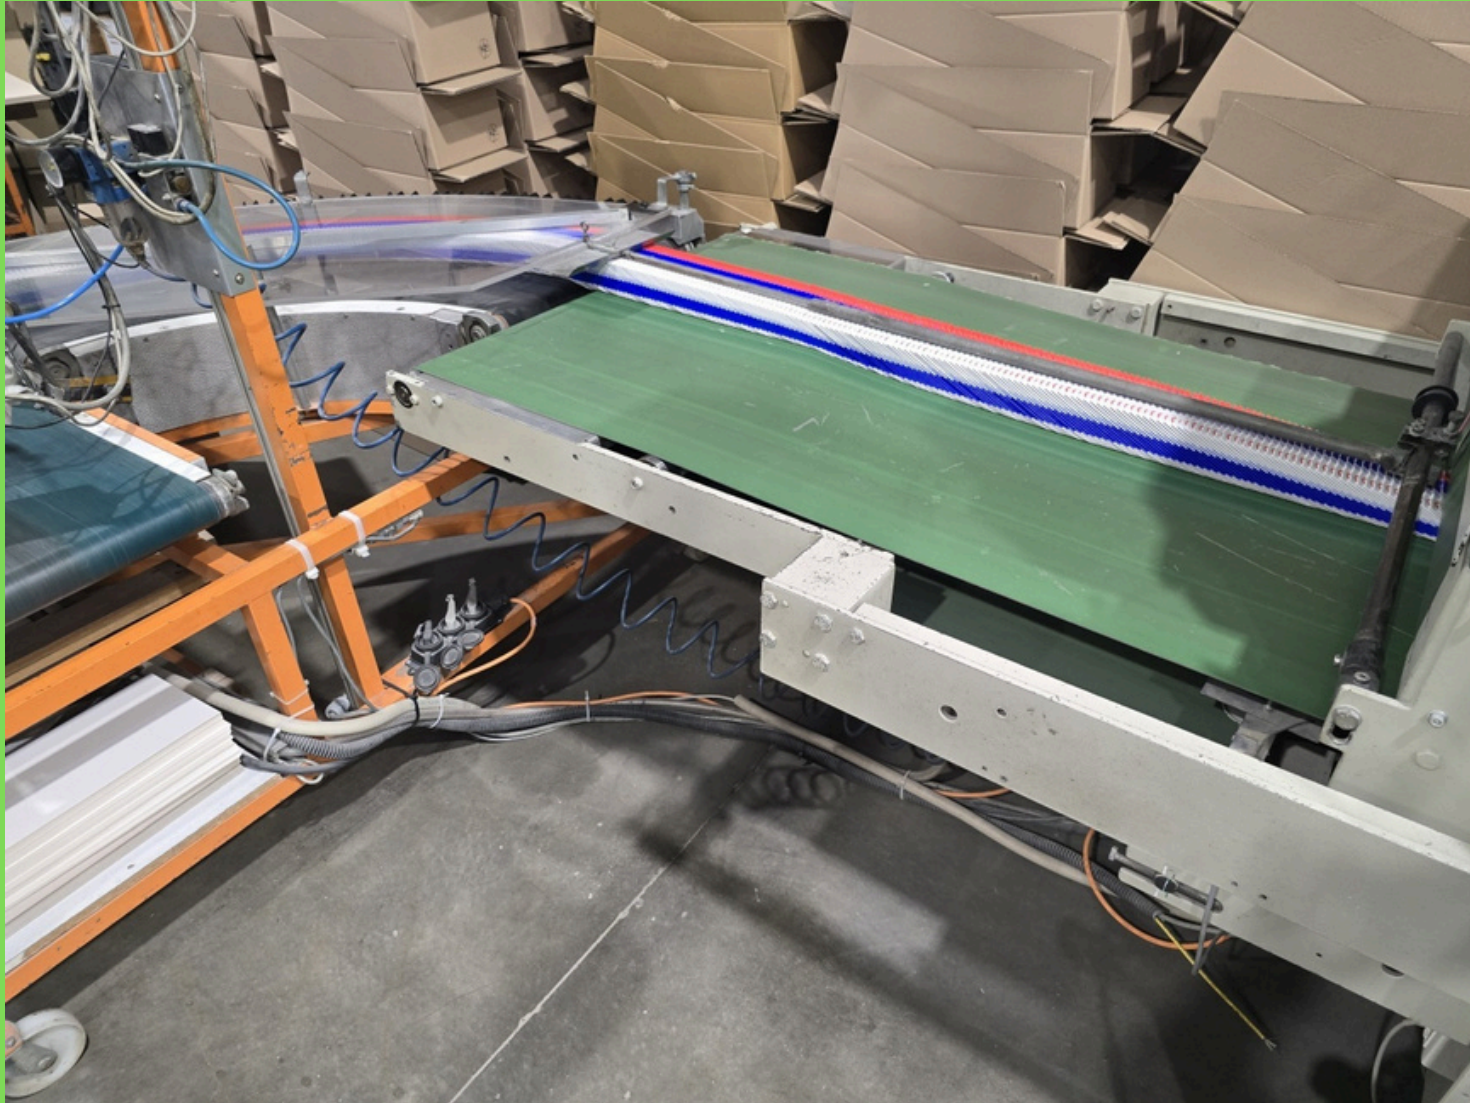

For sale
Folder Gluer
Jagenberg Diana 94-1