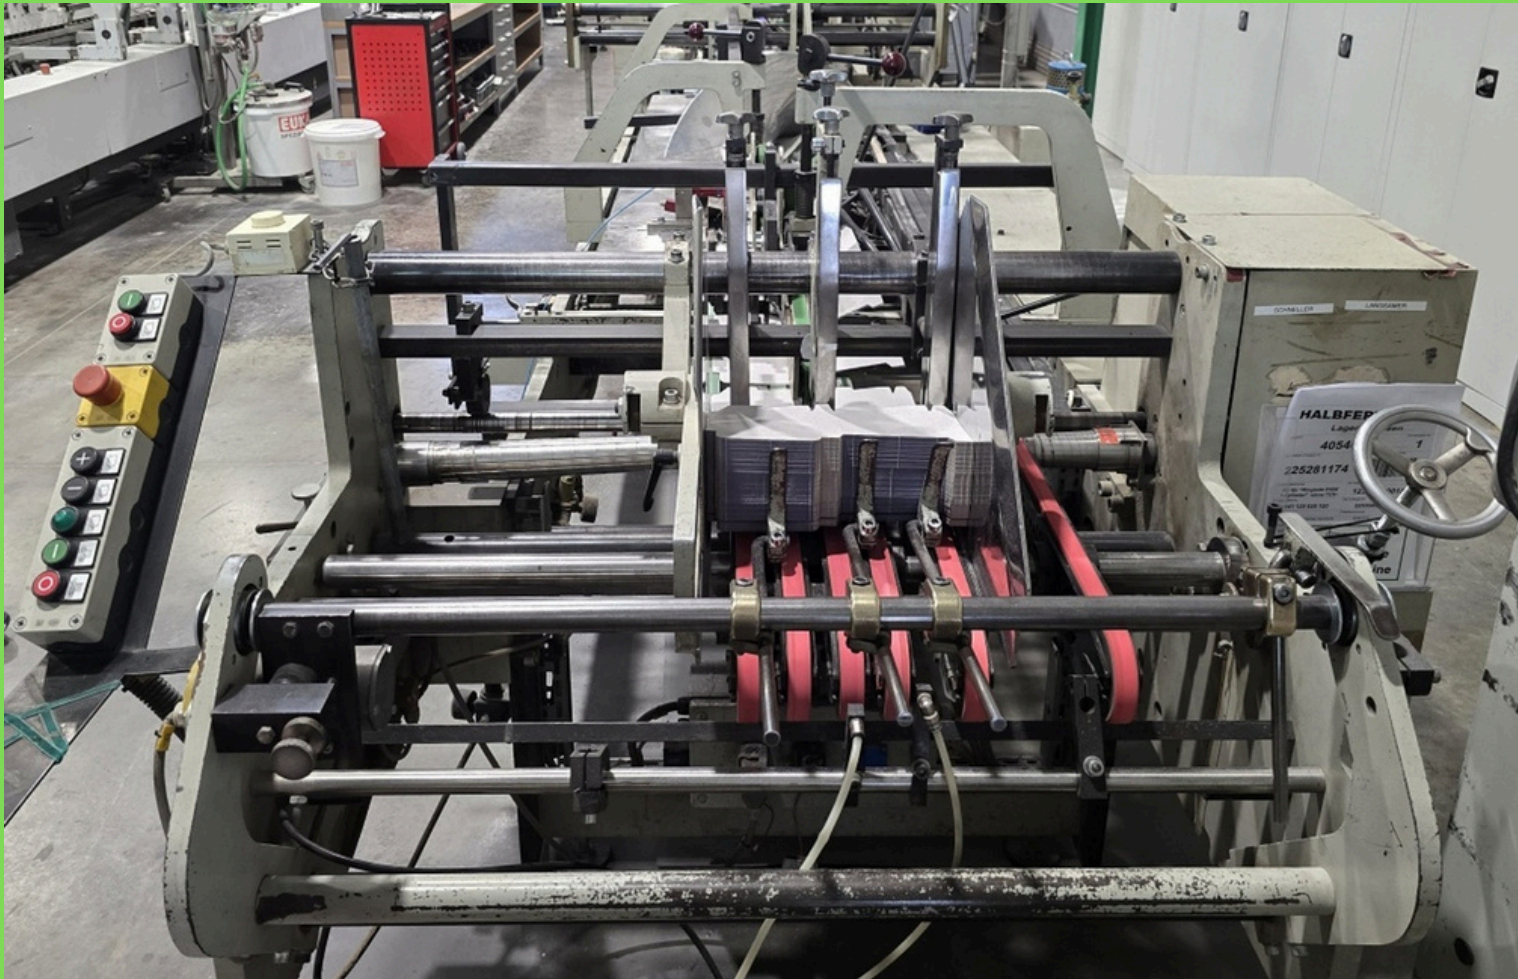

For sale
Folder Gluer
Jagenberg Diana 94-1